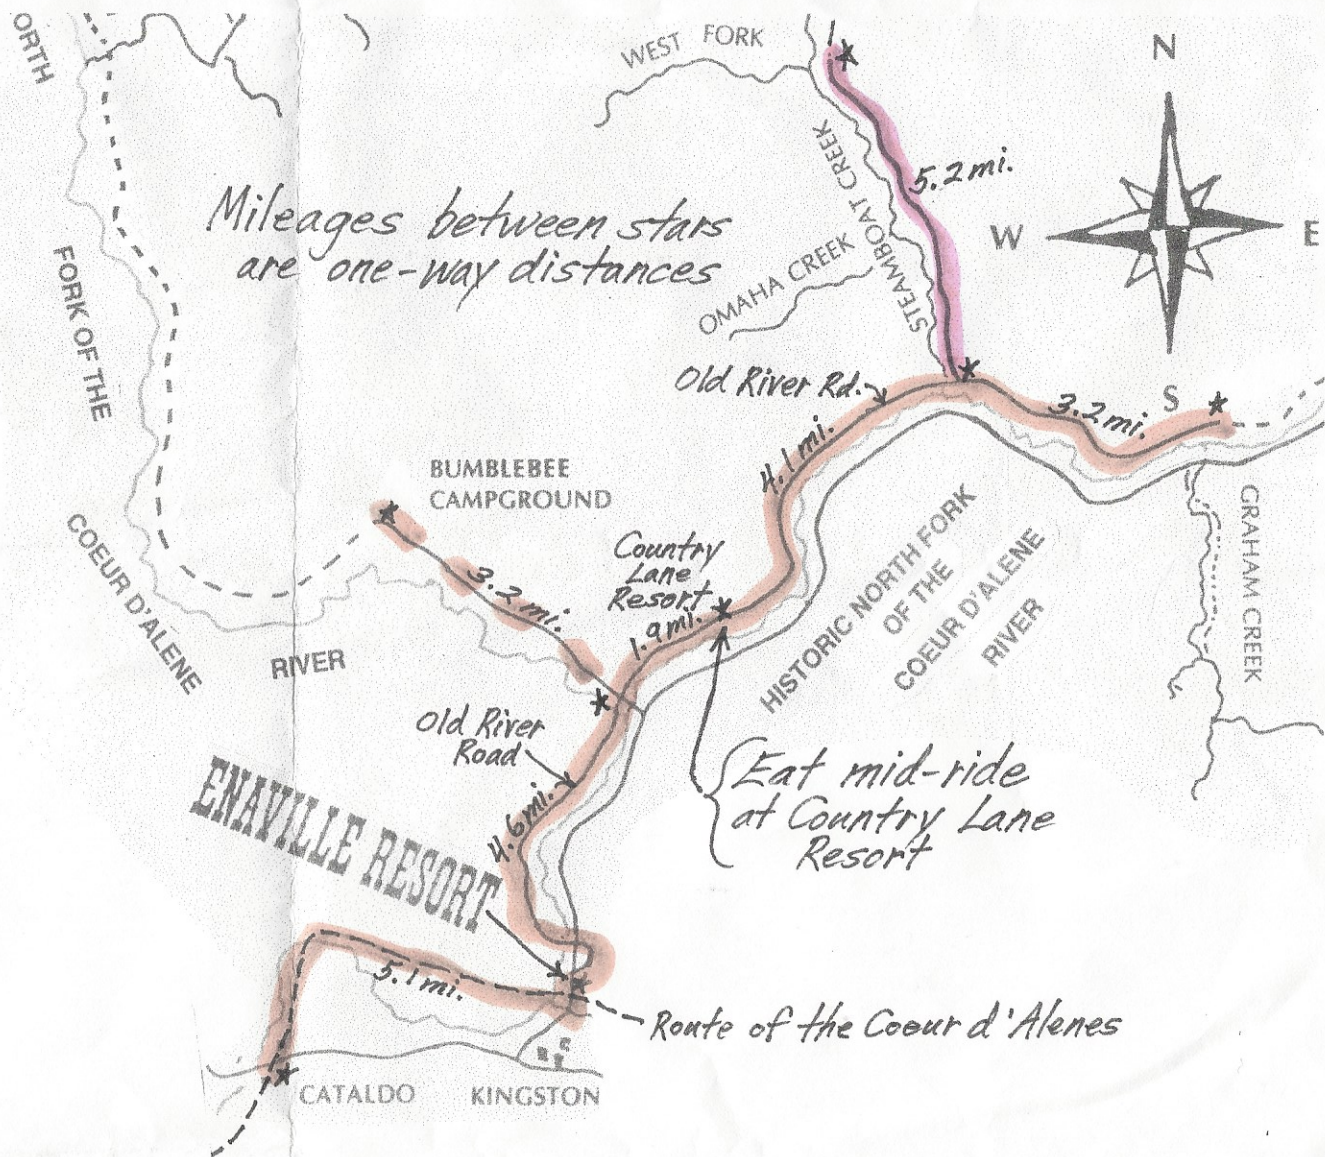

Thursday A.M.
 7-26-13
 Old River Road +
 Coeur d'Alenes Trail
 Bike Ride
 by T.J. Badger

- (Old River Road) → Route in solid orange = 37.8 miles
 (Bumblebee Creek) → Solid orange + dotted orange = 44.2 miles
 (Steamboat Creek) → Solid orange + pink = 48.2 miles
 (all of the above) → All paved roads = 54.6 miles