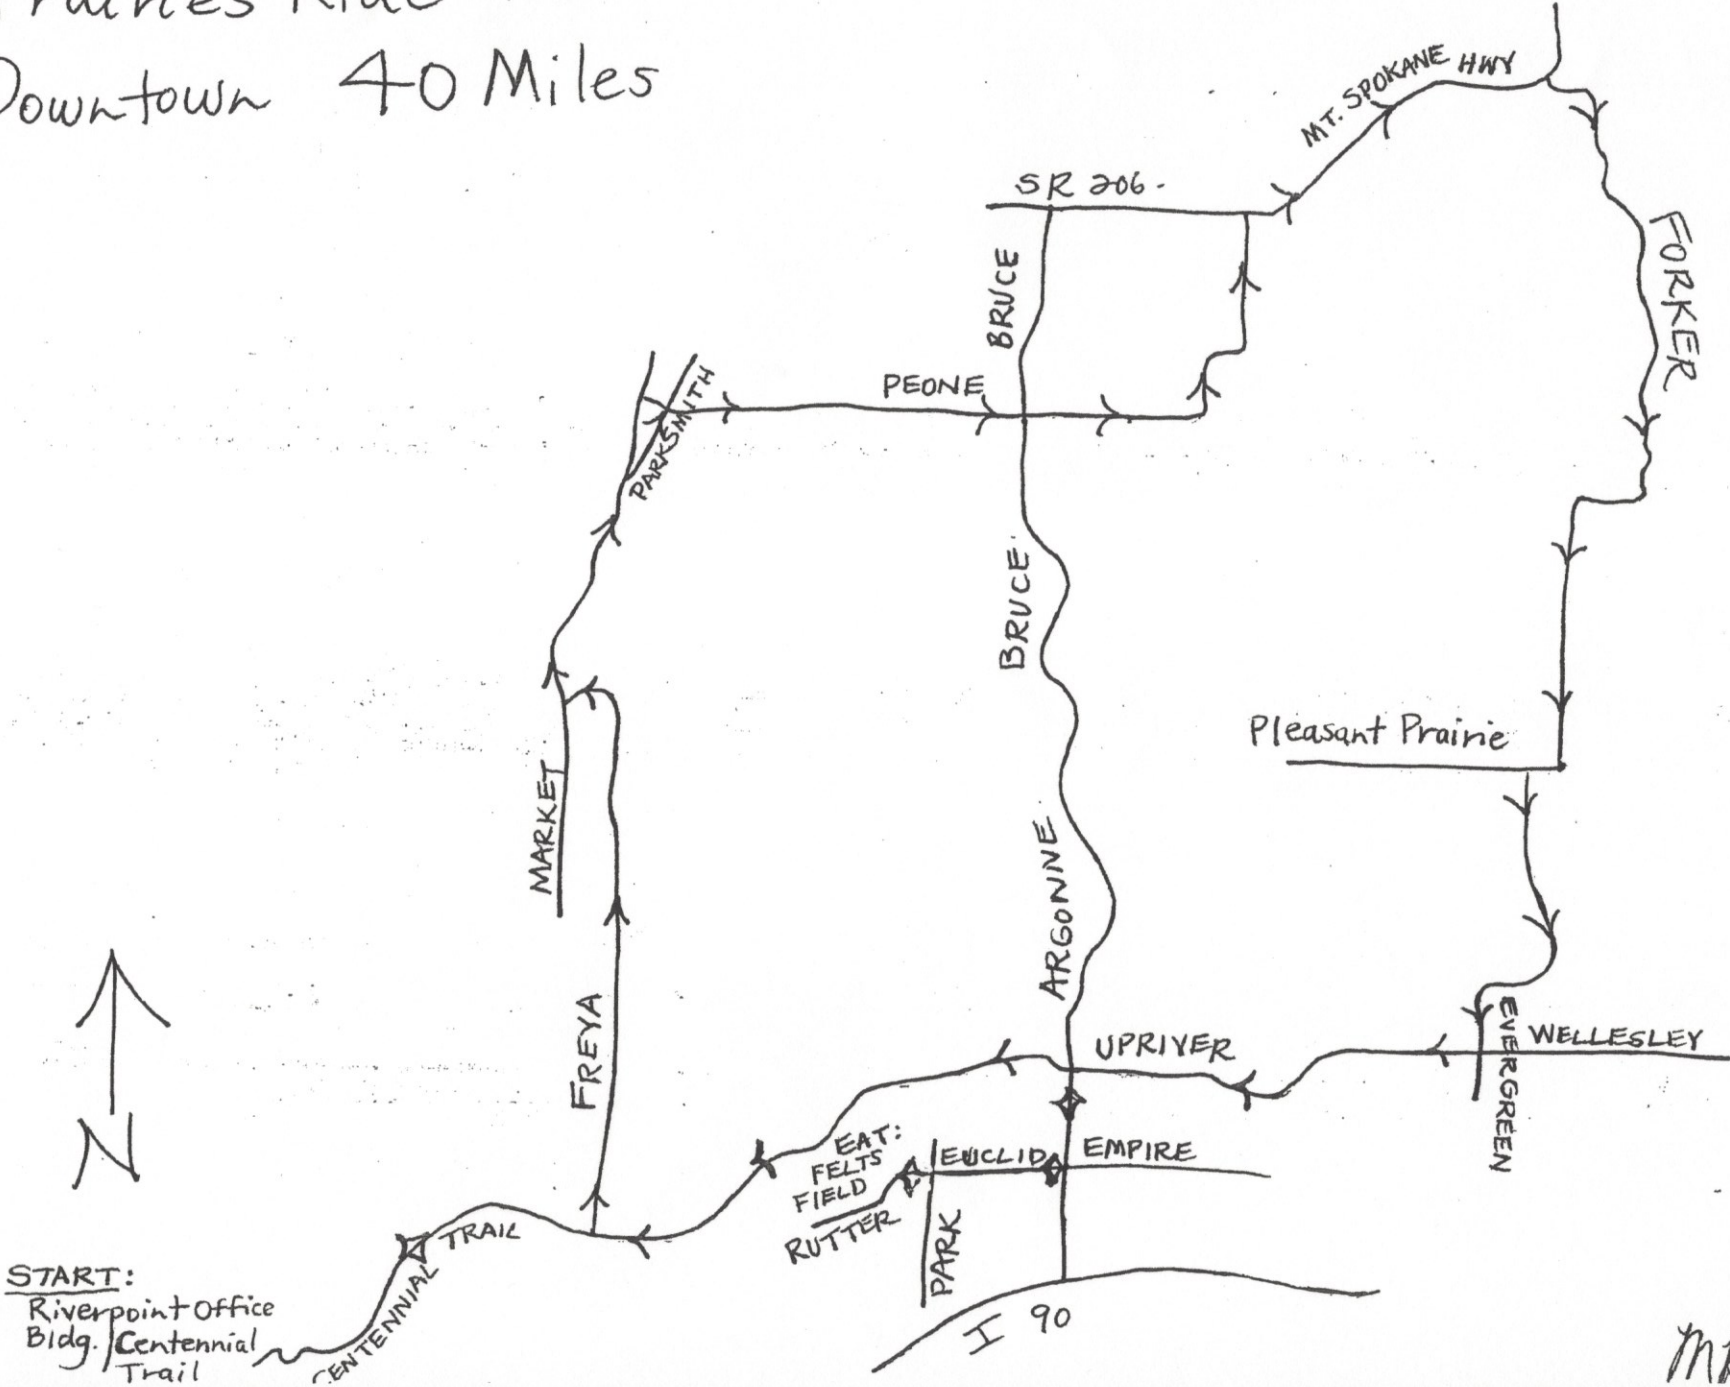

# North Spokane County Prairies Ride from Downtown 40 Miles

MPW