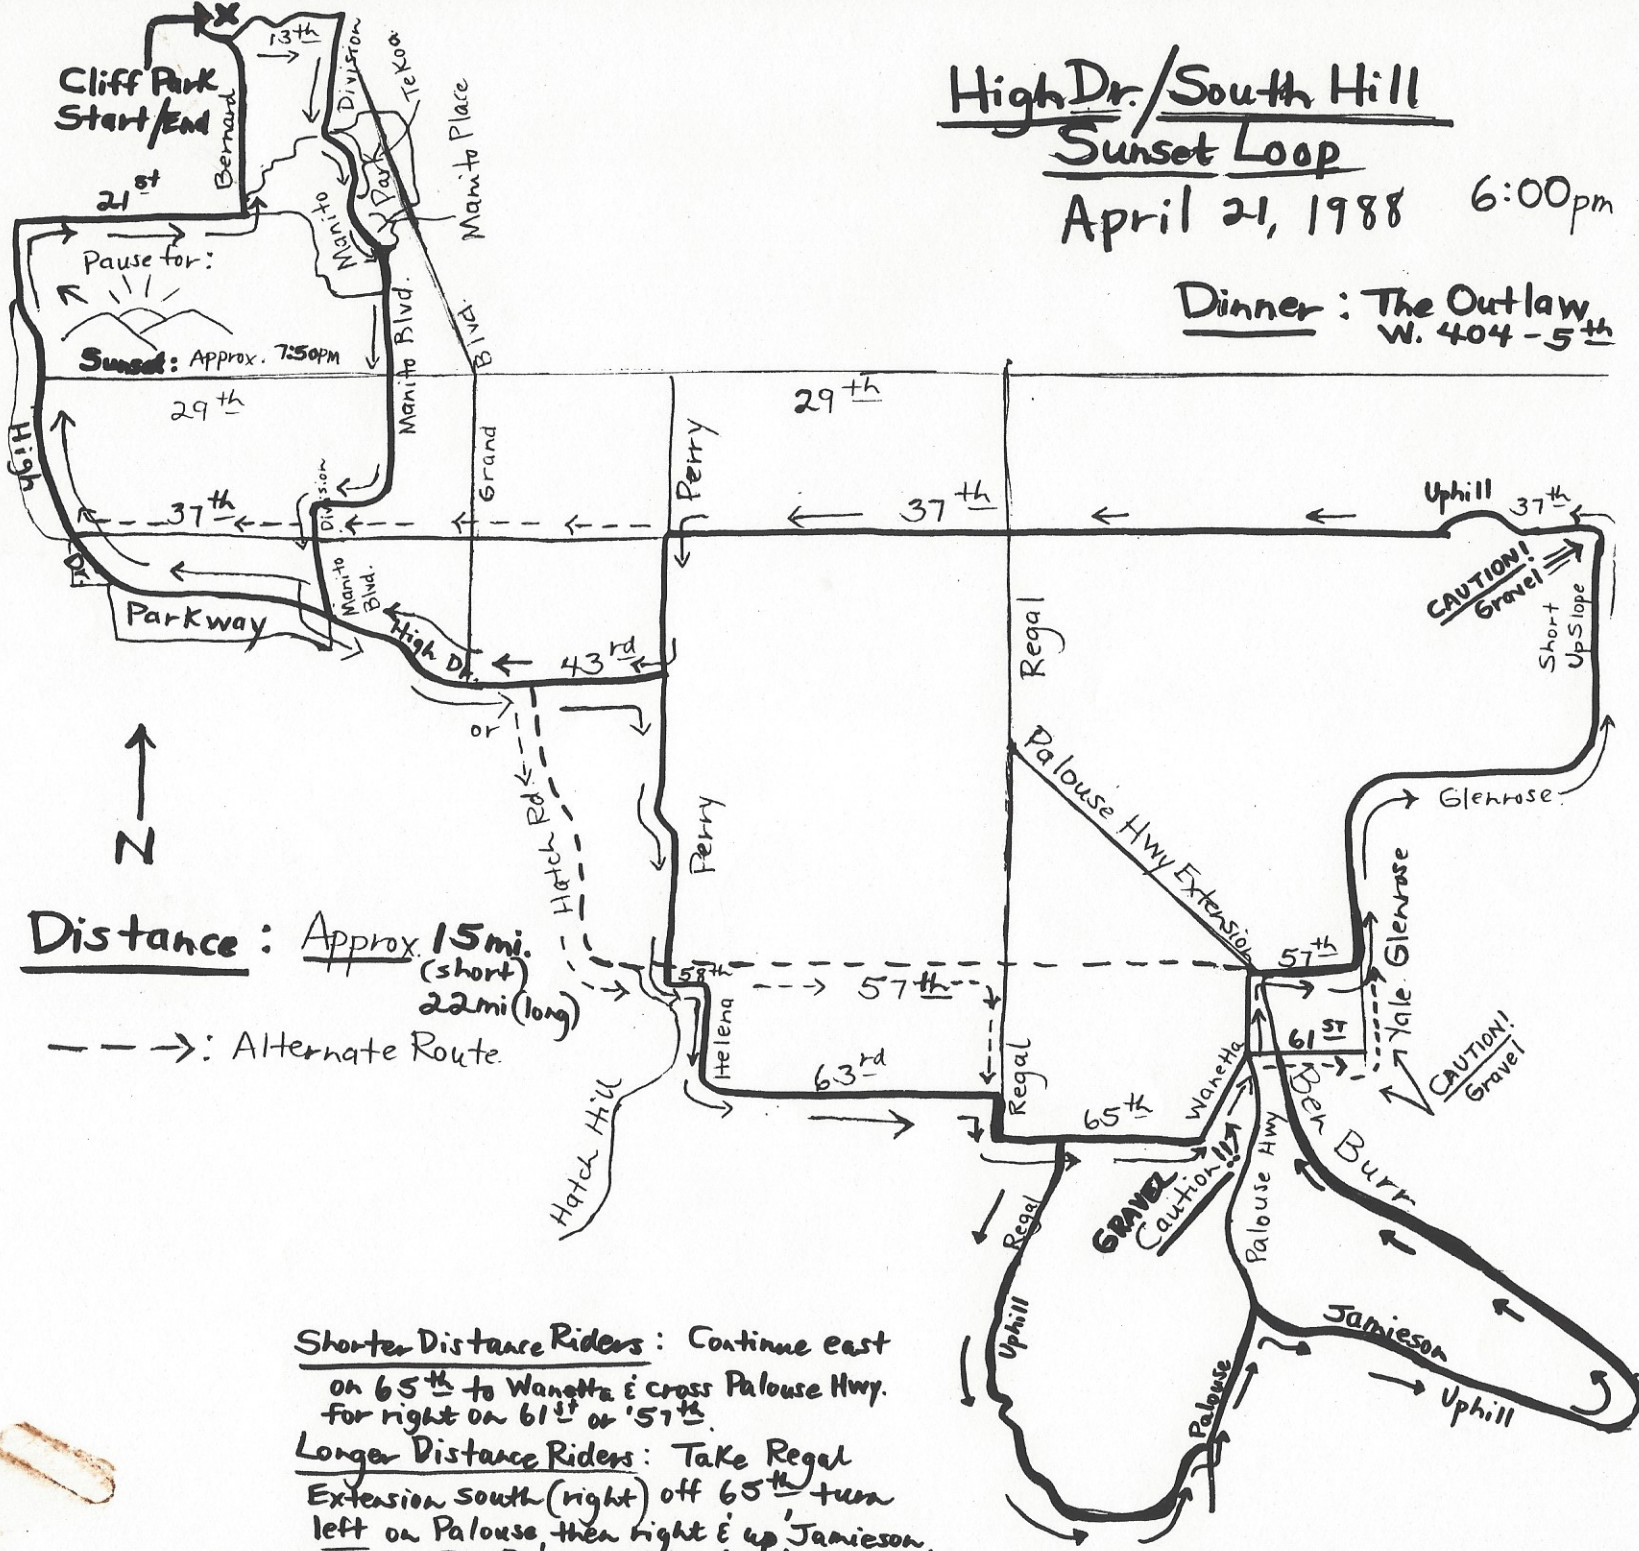

High Dr./South Hill Sunset Loop

April 21, 1988 6:00pm

Dinner: The Outlaw
W. 404 - 5th

Distance: Approx. 15mi. (short)
22mi (long)

--->: Alternate Route

Shorter Distance Riders: Continue east on 65th to Wanetta & cross Palouse Hwy. for right on 61st or 57th.

Longer Distance Riders: Take Regal Extension south (right) off 65th turn left on Palouse, then right & up Jamieson, left on Bea Burr to either 61st or 57th.